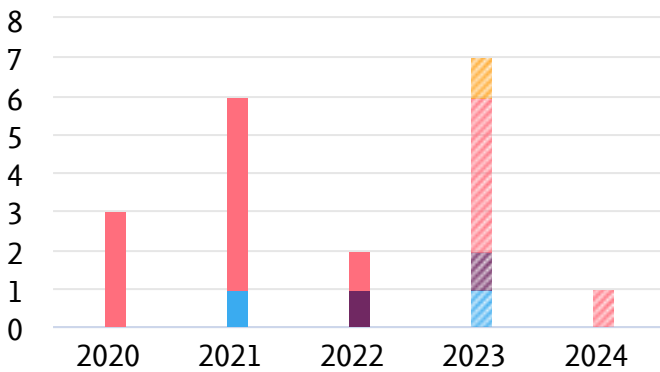

Publications by Journal quartile

Entity: Departemen Lingkungan Tata Ruang dan Agraria (Litra) · Within: All subject areas (ASJC) · Year range: 2020 to 2024 · Data source: Scopus, up to 13 Mar 2024

Share of publications per Journal quartile by CiteScore Percentile

▨ Incomplete year

Quartiles	Publications	Publication share (%)
■ Q1 (top 25%)	2	10.5
■ Q2 (26% - 50%)	2	10.5
■ Q3 (51% - 75%)	14	73.7
■ Q4 (76% - 100%)	1	5.3
Cumulative shares	Publications	Publication share (%)
Q1 to Q2 (top 50%)	4	21.1
Q1 to Q3 (top 75%)	18	94.7